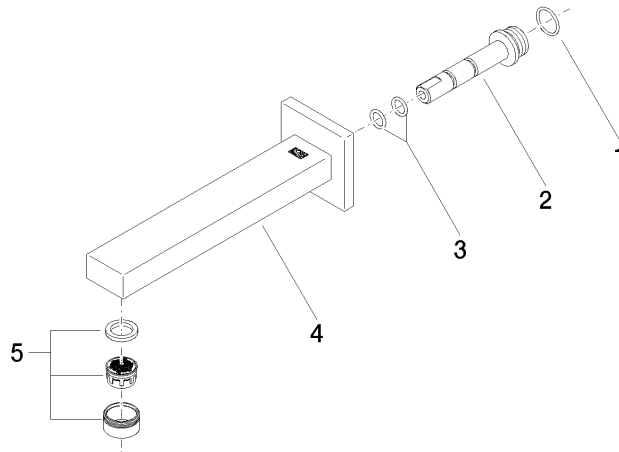

SYMETRICS Wall-mounted basin spout without pop-up waste - Brushed Platinum

13 800 980

- 185mm projection
- fixed spout
- circular, air-enriched flow
- hole diameter 37 mm
- rosette 60 x 60 mm
- 1/2" connection
- plug-link mounting
- max. flow 7 l/min
- lead-free
- WRAS 1904065

For Touchfree control please order eSet Touchfree
WITH or WITHOUT temperature adjustment

Recommended miscellaneous

Concealed wall elbow -

35 085 970 90

- max. recess depth 163 mm
- min. recess depth 90 mm

SYMETRICS Wall-mounted basin spout without pop-up waste - Brushed Platinum

13 800 980
mm [inches]

Flow rate chart

Certificates

LGA_18592.

WRAS_1904065.

**SYMETRICS Wall-mounted basin spout without pop-up waste - Brushed
Platinum**

13 800 980

Spare parts list

No.	Item Number	Name	Quantity used	Delivery time
1	09 14 10 053 90	seal	1	2
2	09 24 04 135 90	nipple	1	2
3	09 14 10 008 90	seal	2	2
4	90 11 68 004 00-06	spout	1	10
5	90 23 01 029 02-06	aerator	1	-